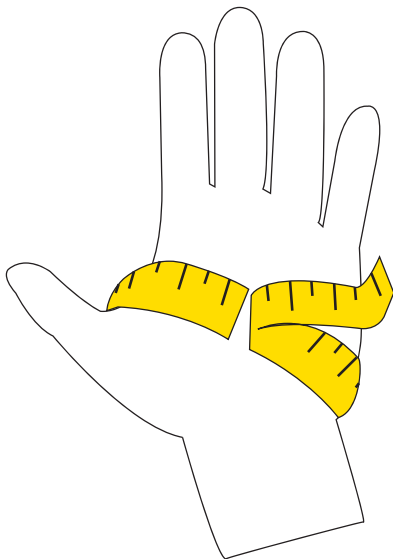

XS	S	M	L	XL	2XL
WEIGHT	80 - 120	121 - 134	135 - 154	155 - 184	185 - 219	220 - 249
HEIGHT	4'11" - 5'1"	5'1" - 5'9"	5'2" - 5'9"	5'3" - 5'10"	5'4" - 5'10"	5'8" - 6'4"
CHEST	32 - 33	34 - 35	36 - 38	39 - 41	43 - 45	47 - 48
WAIST	24 - 25	26 - 27	28 - 30	31 - 33	35 - 37	39 - 41
HIP & SEAT	34 - 35	36 - 37	38 - 40	41 - 44	45 - 47	49 - 51
SLEEVE	22 - 23	24 - 25	26 - 27	28 - 29	30 - 31	32 - 33
INSEAM	28	29	30	31	32	32
INSEAM TALL	-	32	33	34	35	35
GLOVES	7	8	9	10	11	12

KIDS - MEASUREMENTS 1' 3" - 4' 10"

	1T	2T	4T	6	8	10	12
WEIGHT	11 - 21	22 - 31	32 - 41	42 - 51	52 - 61	62 - 71	72+
HEIGHT	1' - 1'9"	1'10" - 2'3"	2'4" - 2'7"	2'8" - 3'6"	3'7" - 3'9"	3'10" - 4'3"	4'4" - 4'10"
CHEST	18	20	22	25	28	31	34
WAIST	12-14	15-18	19-22	23-26	27-29	30-32	33-35
HIP & SEAT	-	28	30	32	34	36	38
SLEEVE	7-9	10-15	16-20	21-22	22-23	23-24	24-25
INSEAM	-	13	15	18	21	23	25
GLOVES	-	-	S	M	L	-	-

HELMET - MEASUREMENTS 20" 8/16" - 25" 10/16"

	XS	S	M	L	XL	2XL	3XL
HAT SIZE	6' 5/8" - 6' 3/4"	6' 15/16" - 7' 3/16"	7' 1/4" - 7' 3/8"	7' 1/2" - 7' 5/8"	7' 3/4"	7' 7/8"	8' 3/8"
HEAD CIRC. (IN)	20' 8/16" - 20' 14/16"	21' 4/16" - 21' 11/16"	22' 1/16" - 22' 7/16"	22' 13/16" - 23' 4/16"	23' 10/16" - 24"	24' 7/16" - 24' 13/16"	25' 3/16" - 25' 10/16"
HEAD CIRC. (CM)	52 - 53	54 - 55	56 - 57	58 - 59	60 - 61	62 - 63	64 - 65

BOOT - MEASUREMENTS 5 - 14 based on mens sizing

MEN'S	5	6	7	8	9	10	11	12	13	14
WOMEN'S	7	8	9	10	11	12	13	14	15	16

Note: For all measuring use a flexible measuring tape.

How to Measure:
To select glove size, measure around your dominate palm at the widest point.

5" - 7"	XS
7" - 8"	S
8" - 9"	M
9" - 10"	L
10" - 11"	XL
11" - 12"	2XL
12" - 13"	3XL

Head:
Measure circumference of head just above top of ears, and 1" above eyebrows.

Chest:
Measure under arms around the fullest part of the chest. Be sure to keep tape level across back and comfortably loose.

Waist:
Measure around natural waist with a loose tape.

Inseam:
Without shoes; measure on inside of leg, from crotch to the floor.

Hip / Seat:
Place the measuring tape around the body at the fullest part of the lower hip, feet together.

Sleeve:
With your arm fully extended, measure from the center back of neck at spine to the wrist bone.