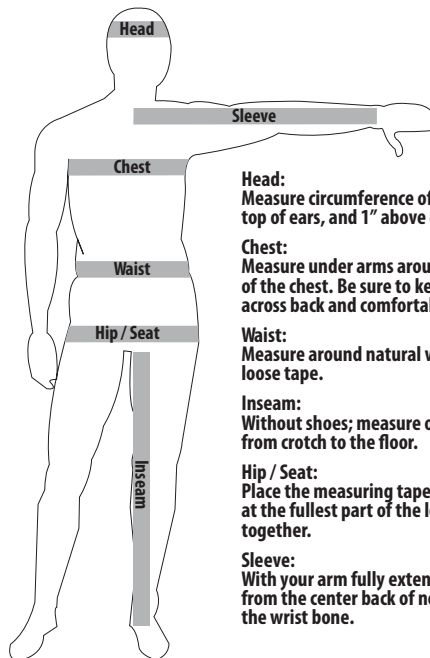

## HELMET - MEASUREMENTS 20" 8/16" - 25" 10/16"

	XS	S	M	L	XL	2XL	3XL
HAT SIZE	6' 5/8" - 6' 3/4"	6' 15/16" - 7' 3/16"	7' 1/4" - 7' 3/8"	7' 1/2" - 7' 5/8"	7' 3/4"	7' 7/8"	8' 3/8"
HEAD CIRC. (IN)	20' 8/16" - 20' 14/16"	21' 4/16" - 21' 11/16"	22' 1/16" - 22' 7/16"	22' 13/16" - 23' 4/16"	23' 10/16" - 24"	24' 7/16" - 24' 13/16"	25' 3/16" - 25' 10/16"
HEAD CIRC. (CM)	52 - 53	54 - 55	56 - 57	58 - 59	60 - 61	62 - 63	64 - 65

## BOOT - MEASUREMENTS 5 - 14 based on mens sizing

MEN'S	5	6	7	8	9	10	11	12	13	14
WOMEN'S	7	8	9	10	11	12	13	14	15	16

Note: For all measuring use a flexible measuring tape.

**How to Measure:**  
To select glove size, measure around your dominate palm at the widest point.

5" - 7"	XS
7" - 8"	S
8" - 9"	M
9" - 10"	L
10" - 11"	XL
11" - 12"	2XL
12" - 13"	3XL

**Head:**  
Measure circumference of head just above top of ears, and 1" above eyebrows.

**Chest:**  
Measure under arms around the fullest part of the chest. Be sure to keep tape level across back and comfortably loose.

**Waist:**  
Measure around natural waist with a loose tape.

**Inseam:**  
Without shoes; measure on inside of leg, from crotch to the floor.

**Hip / Seat:**  
Place the measuring tape around the body at the fullest part of the lower hip, feet together.